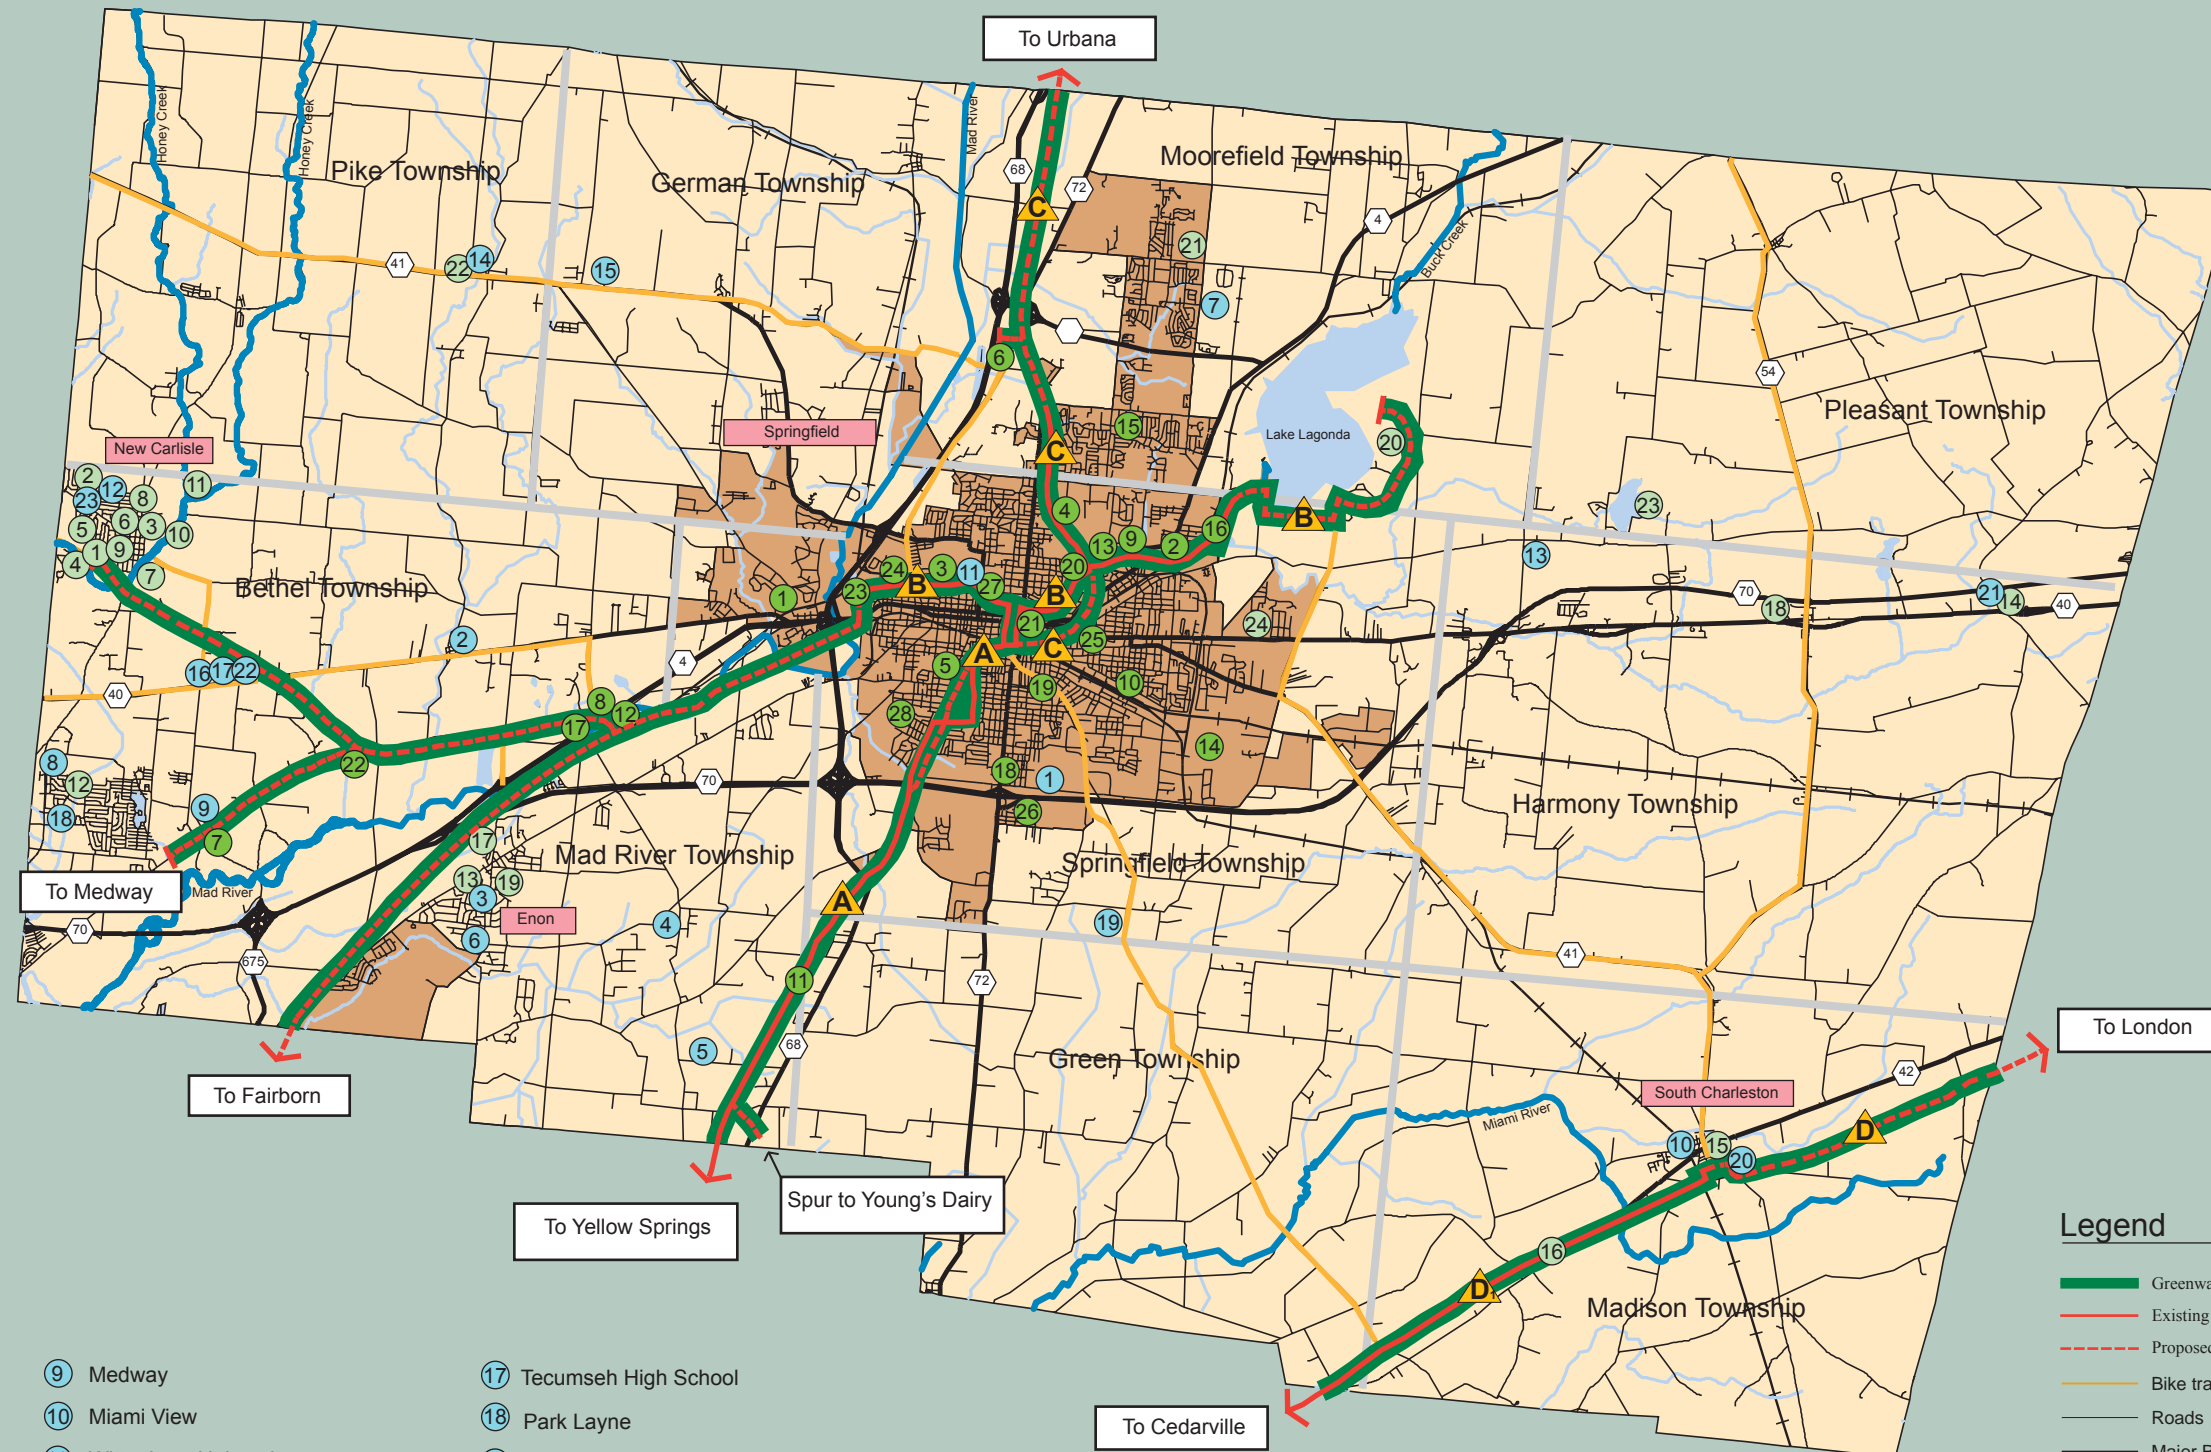

NTPRD Park

- 1 Aberfelda Preserve
- 2 Buck Creek Corridor
- 3 Buck Creek Scenic Trail
- 4 Christy Dixon Land Lab
- 5 Davey Moore Park
- 6 Eagle City Road Soccer Complex
- 7 Estel Wenrick Wetlands Preserve
- 8 George Rogers Clark Park
- 9 Lagonda Fields 1 & 2
- 10 Layne Addition Park
- 11 Little Miami Scenic Trail
- 12 Mad River Reserve
- 13 Municipal Stadium and Annex
- 14 New Reid Park
- 15 Northern Estates Park Preserve
- 16 Old Reid Park
- 17 Peckuwe Village Battlesite & the Davidson Interpretive Center
- 18 Perrin Woods Preserve
- 19 Selma Road Park
- 20 Sherman Avenue Park
- 21 Sitting Park
- 22 Snider Valley Recreation Complex
- 23 Snyder Park
- 24 Springfield Family Waterworks
- 25 Standpipe Hill Park
- 26 Jack Henry Park
- 27 Veteran's Memorial Park
- 28 Virgil A. Mabra Park

Other Parks & O/S

- 1 Smith Park
- 2 Willowick Park
- 3 Haddix Fields
- 4 Gastineau Field
- 5 Brubaker Park
- 6 New Carlisle Park
- 7 Hensley Park
- 8 Swimming Pool
- 9 Madison Street Park
- 10 Skate Park
- 11 McKees Mills Park
- 12 Raynor Park
- 13 Dynes Memorial Park
- 14 Brighton Rest Area
- 15 Community Park
- 16 Cedarville Bike Trail
- 17 Enon Park
- 18 Settlers Park
- 19 Adena Mound
- 20 Buck Creek State Park
- 21 Russell Field
- 22 Sturgeon Park
- 23 Clark Lake Wildlife Area
- 24 Garden Acres

Legend

- | | |
|-----------------------|--|
| Greenways | Little Miami Scenic Trail |
| Existing Trails | Buck Creek Scenic Trail |
| Proposed Trails | Simon Kenton Trail |
| Bike trails | Ohio to Erie Trail |
| Roads | Prairie Grass Trail (Part of Ohio to Erie Trail from South Charleston to Cedarville) |
| Major Roads | |
| Rivers/Streams/Creeks | |
| Railroad | |
| Open Water | |
| Urban Areas | |
| Clark County | |

Regional Trail System